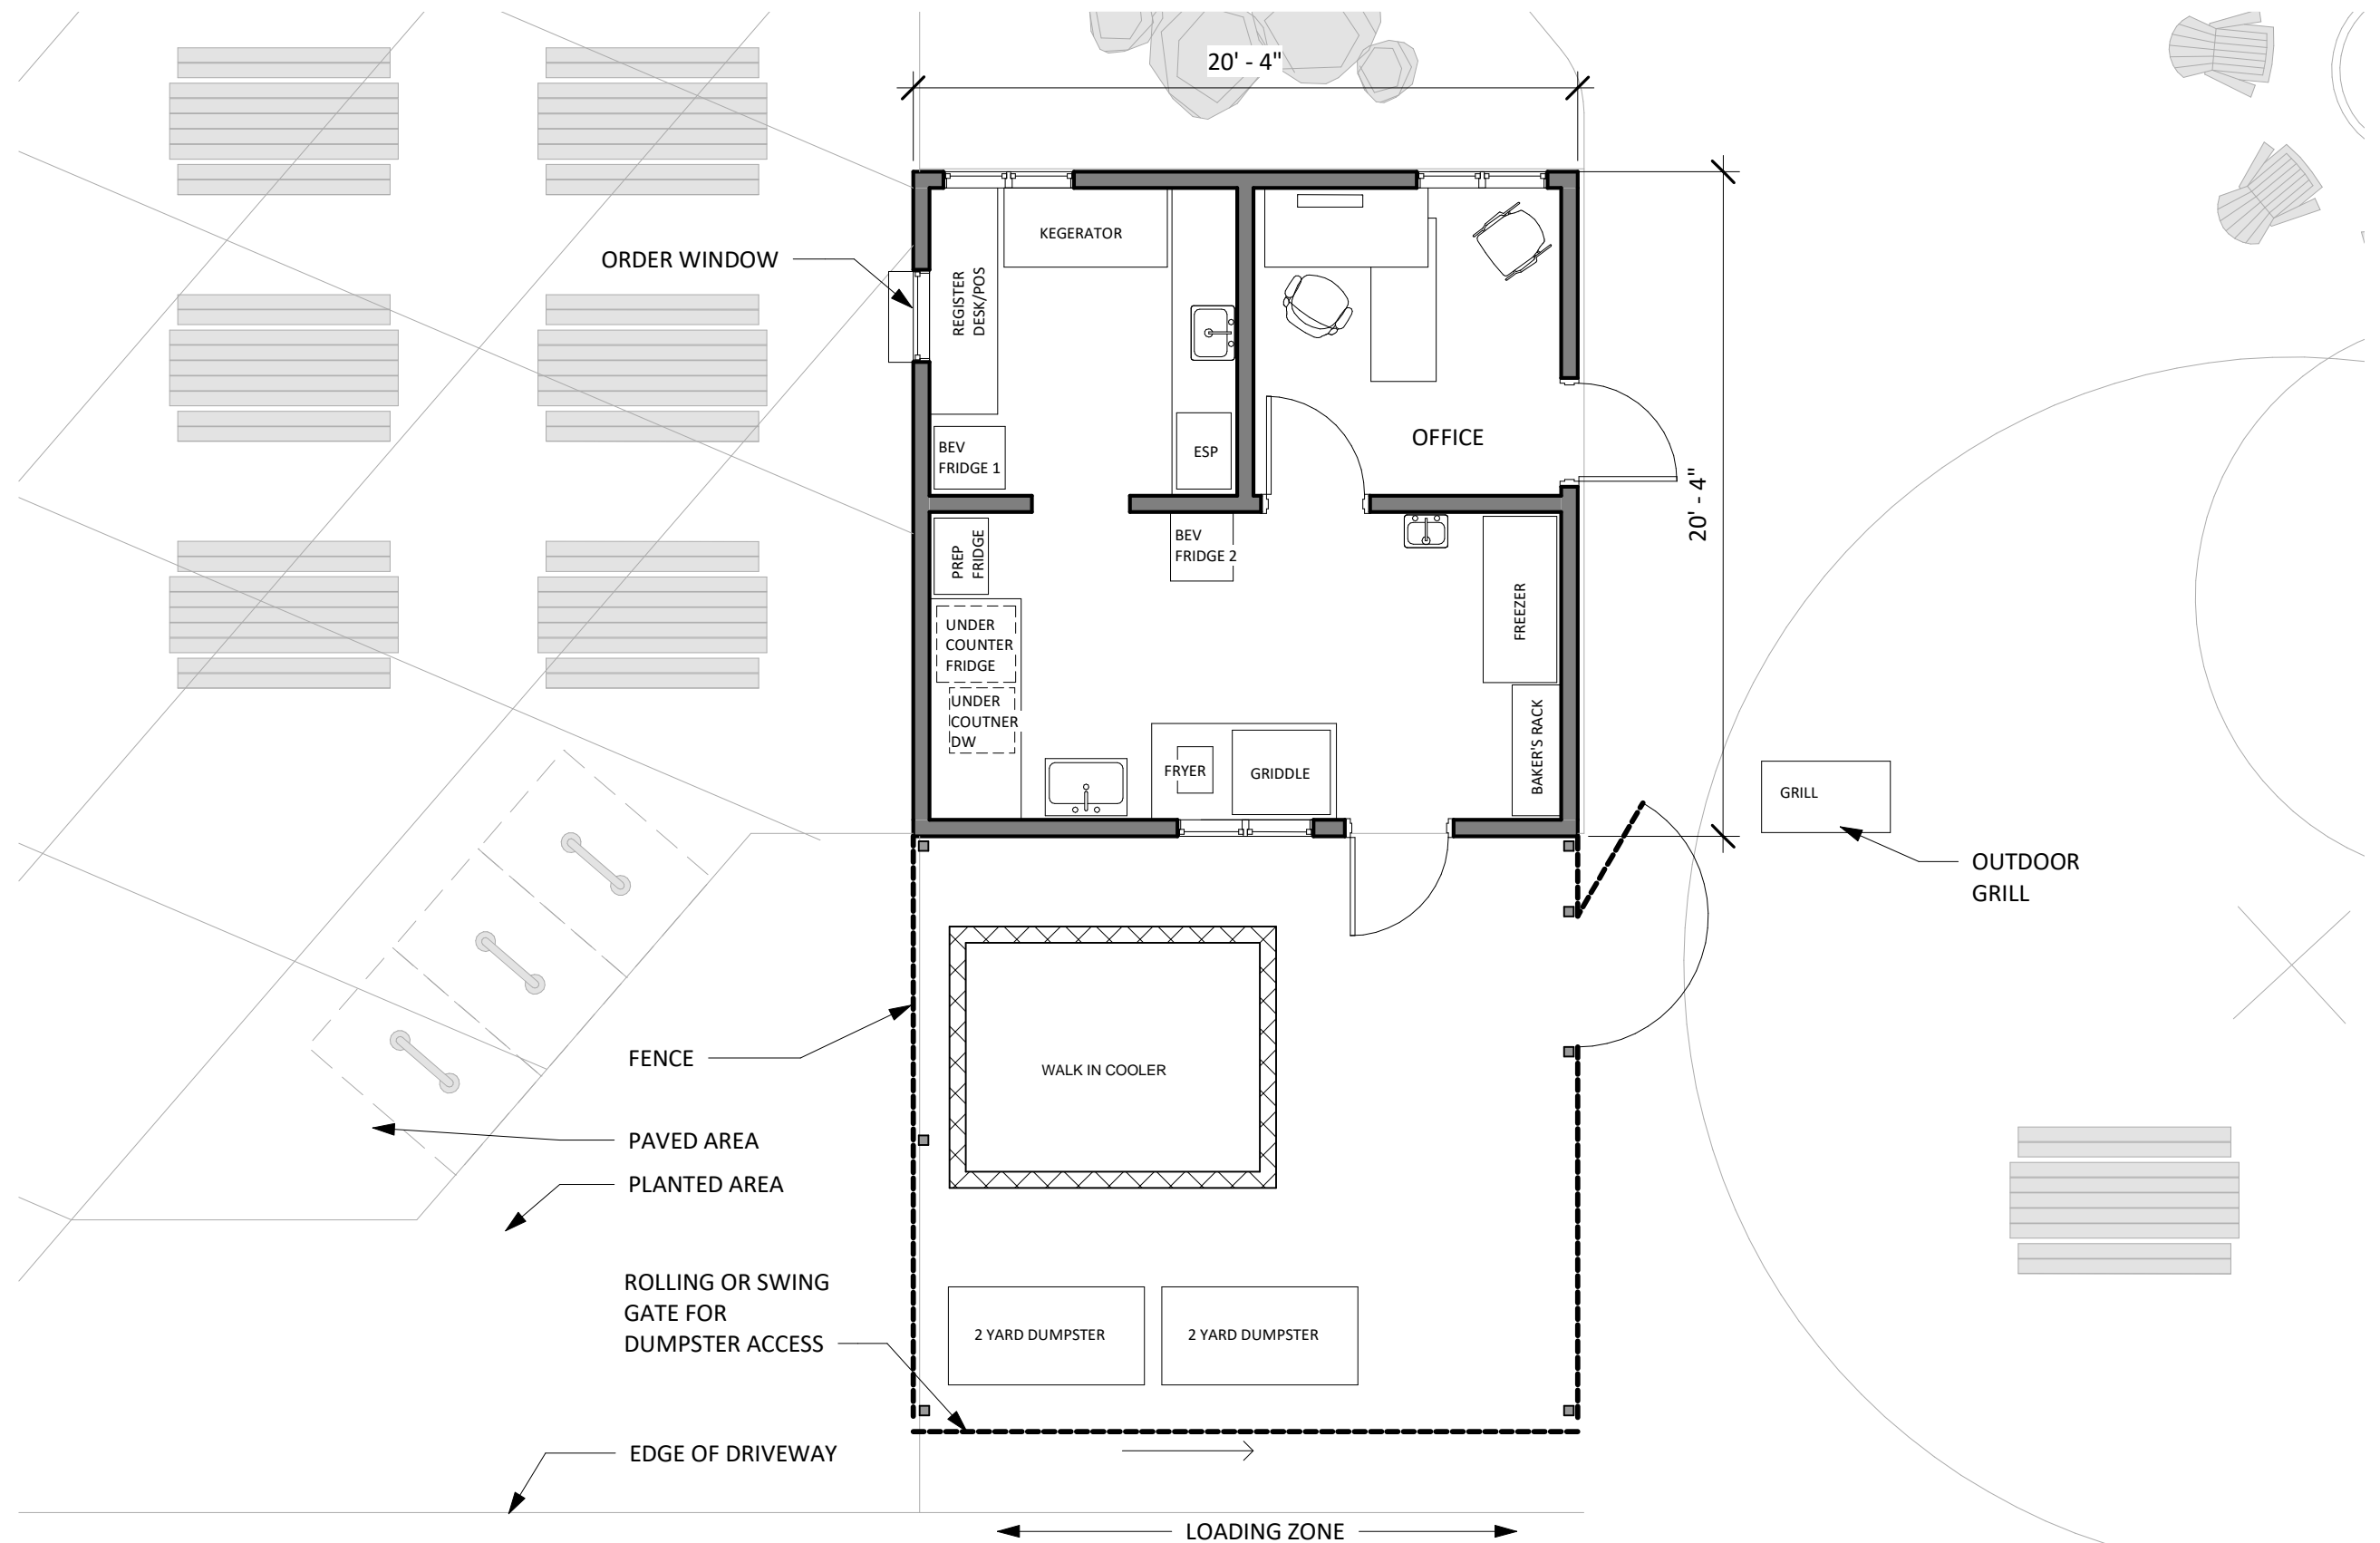

HACKER

1 LOG SCALE SHACK CAFE FLOOR PLAN
 A5 3/16" = 1'-0"